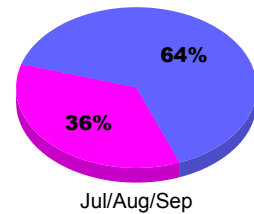

Gender Comparison 2010-2011